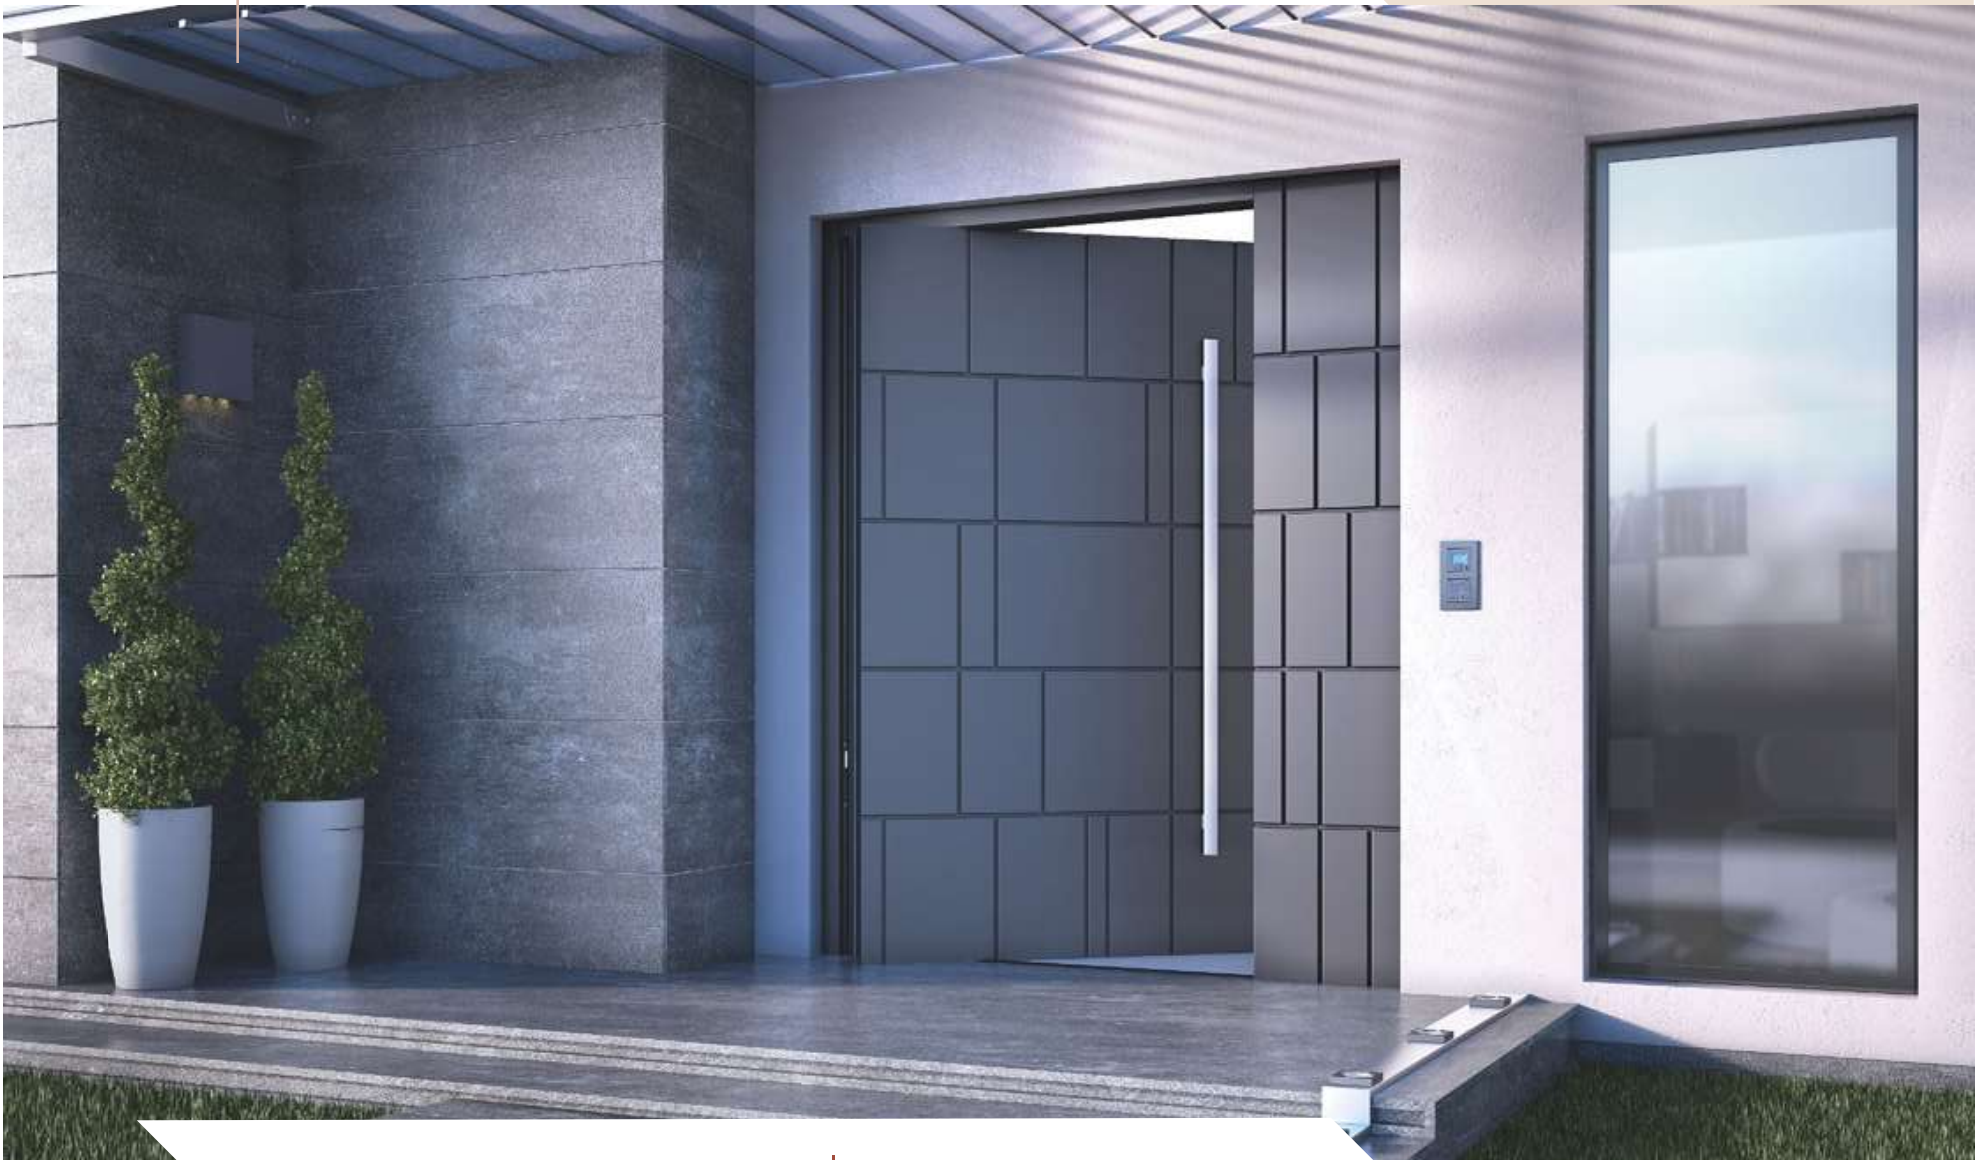

■ ΣΧΕΔΙΟ/DESIGN: 1018

Linear design with horizontal and vertical lines.
External handle "Blade", wood color.

ΣΧΕΔΙΟ/DESIGN: 1018 ■

Linear design with horizontal and vertical lines.
External handle "Blade", RAL color.