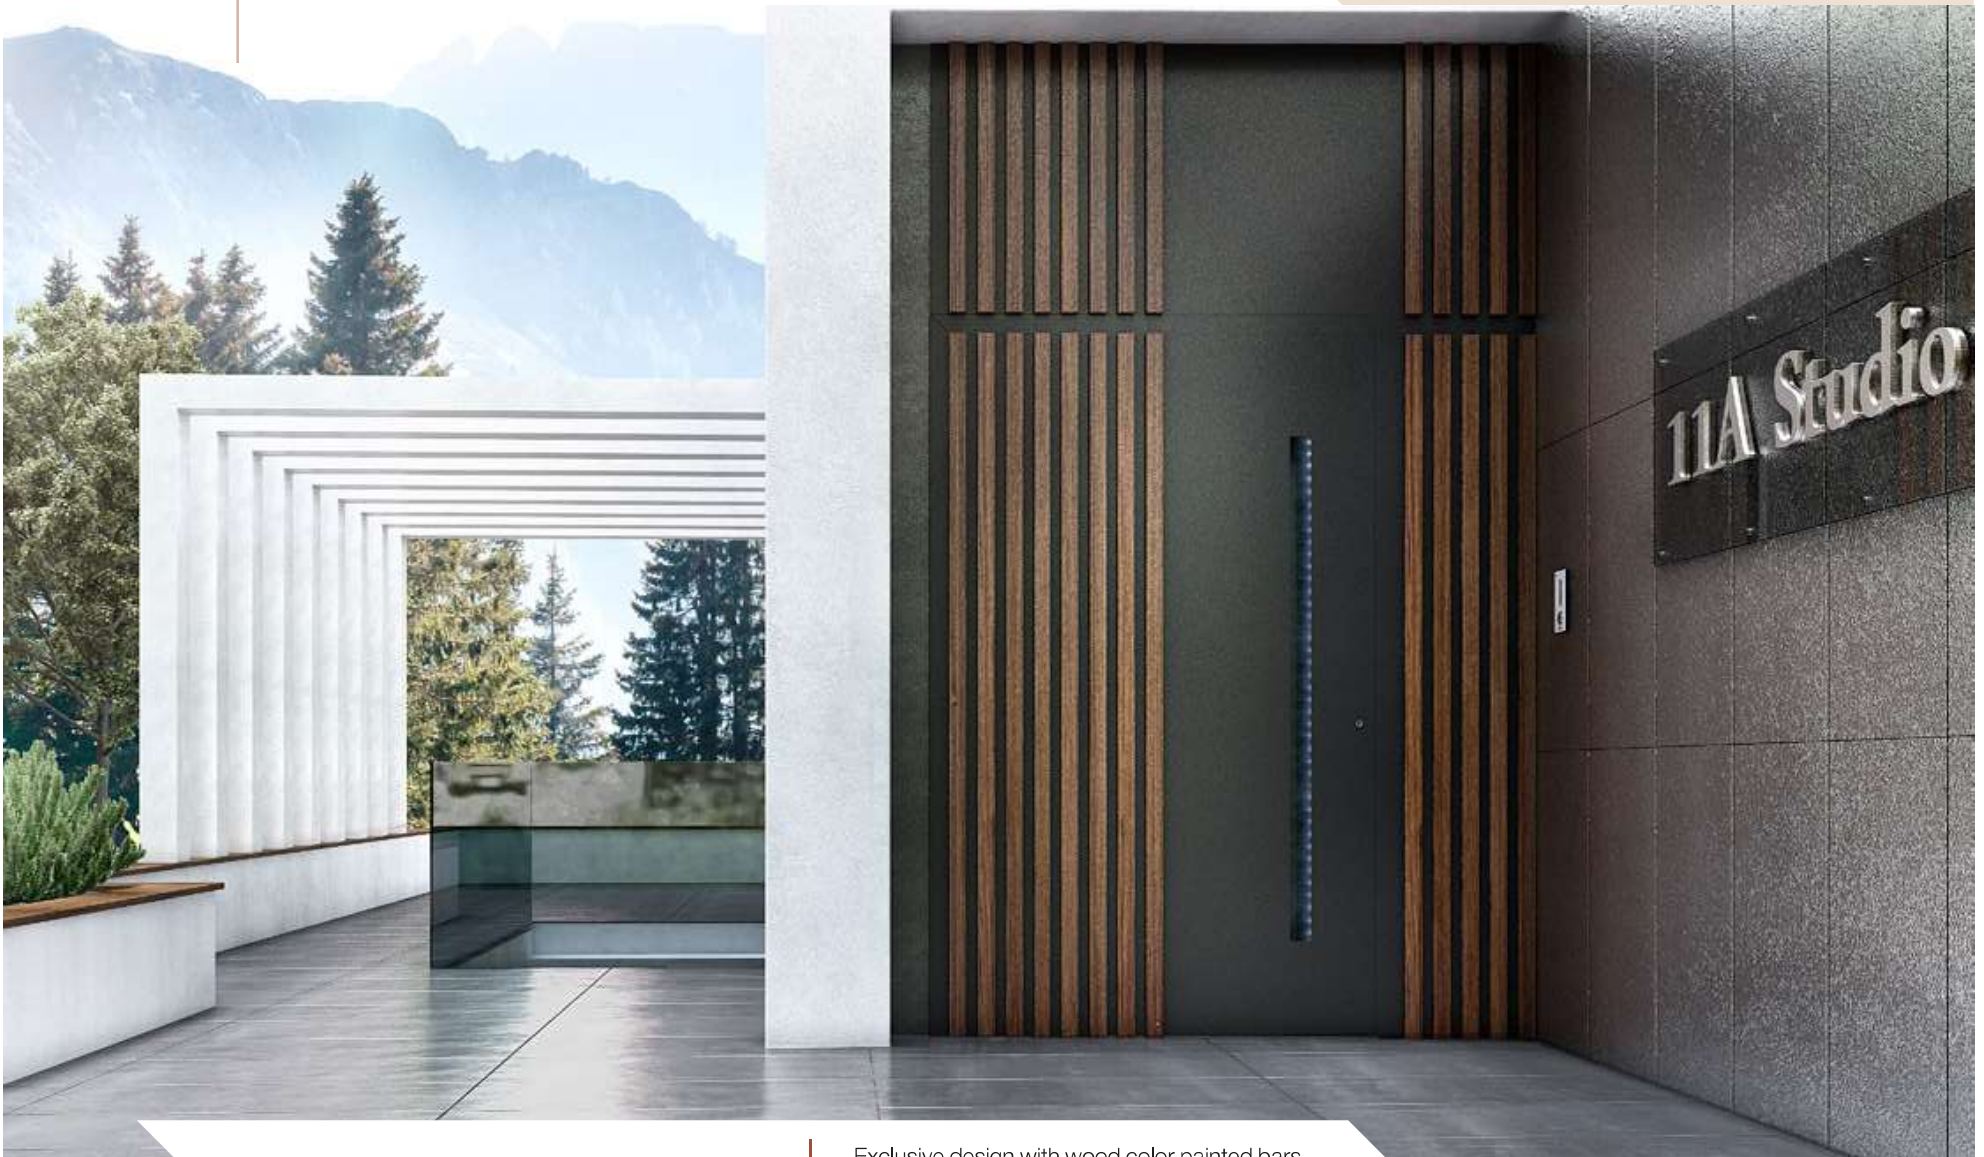

ΣΧΕΔΙΟ/DESIGN: 1002 ■

Exclusive design with wood color painted bars,
sidelight and skylight.
External handle "Crypto" with LED lighting.