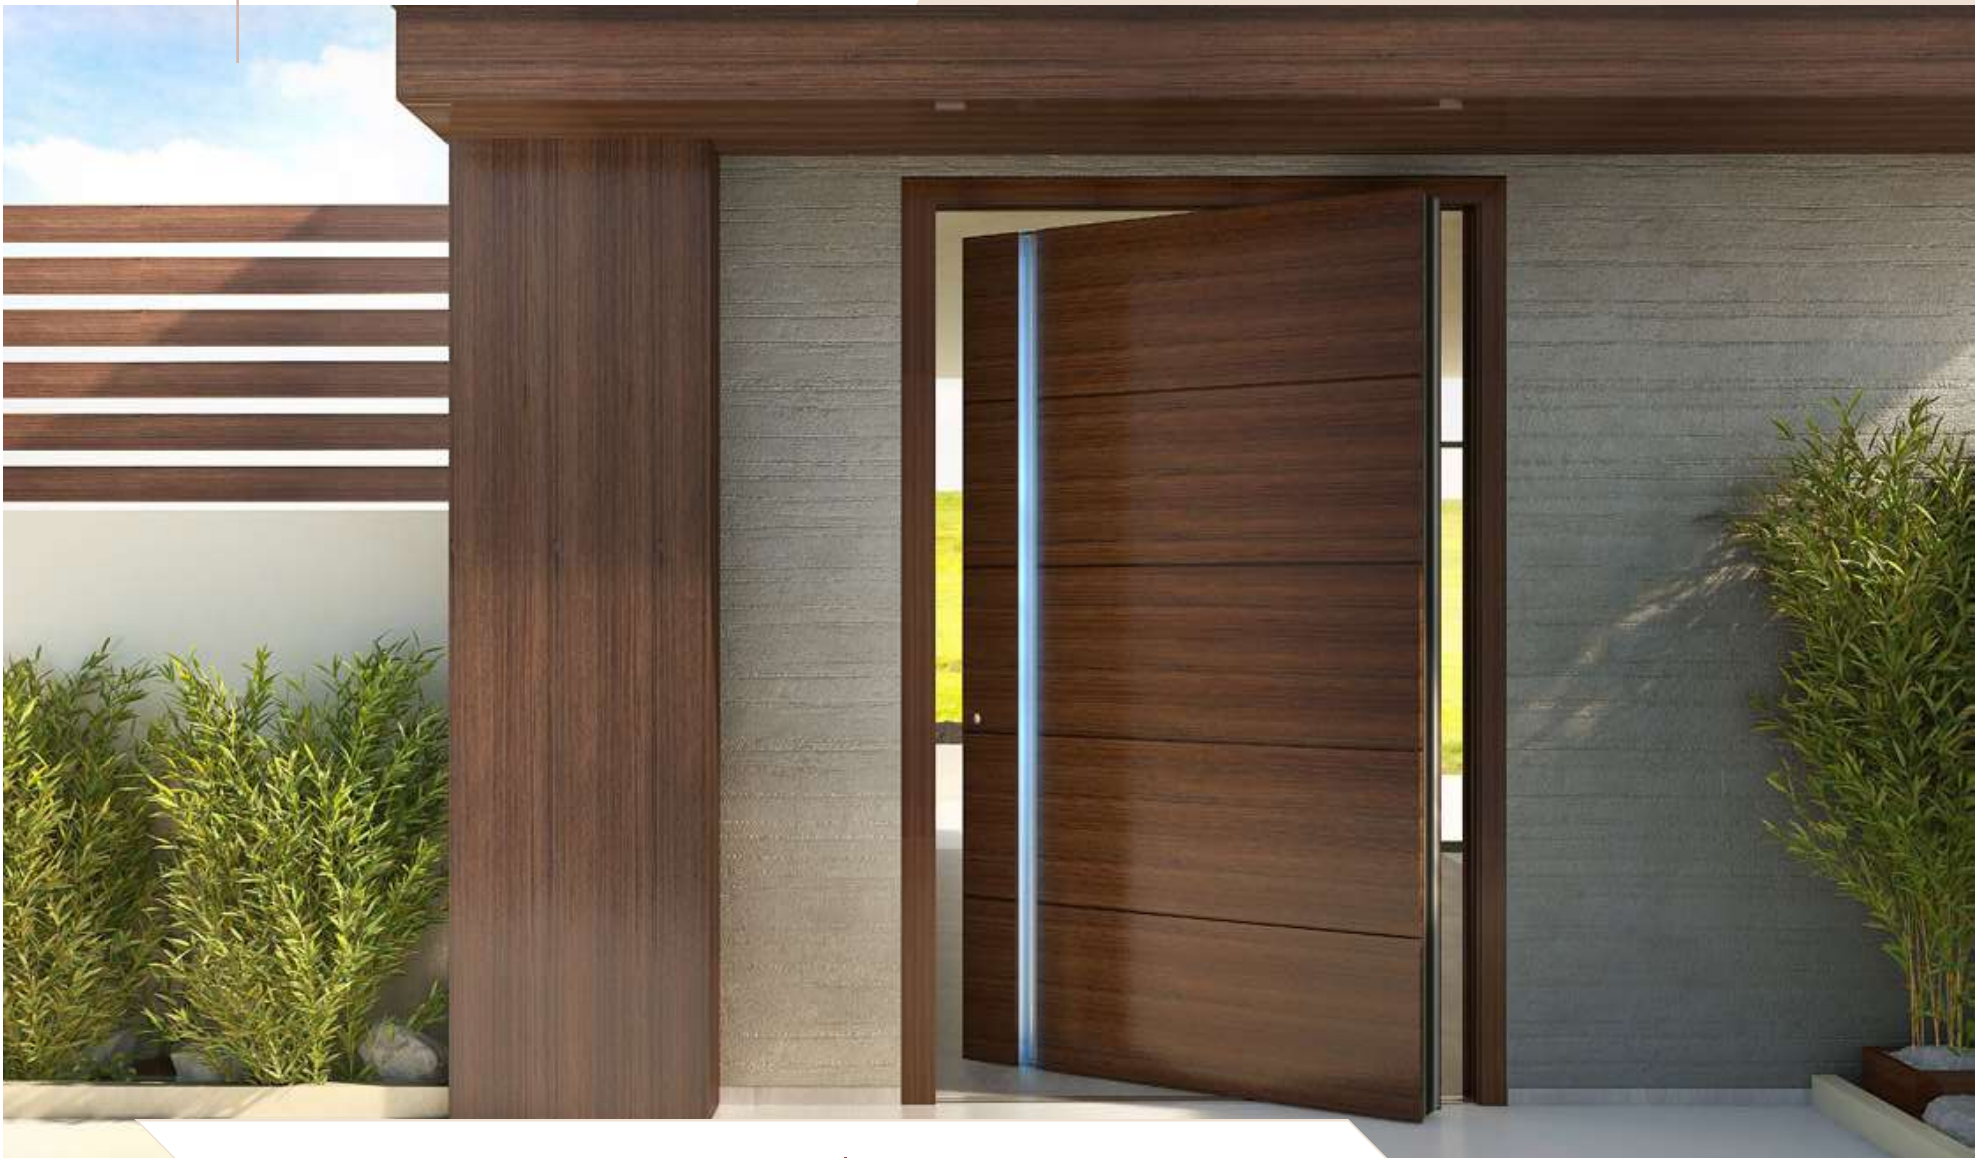

ΣΧΕΔΙΟ/DESIGN: 1002 ■

Exclusive design with wood color painted bars,
sidelight and skylight.
External handle "Crypto" with LED lighting.

■ ΣΧΕΔΙΟ/DESIGN: 1003

Four horizontal lines, linear design.
External handle "Bar".