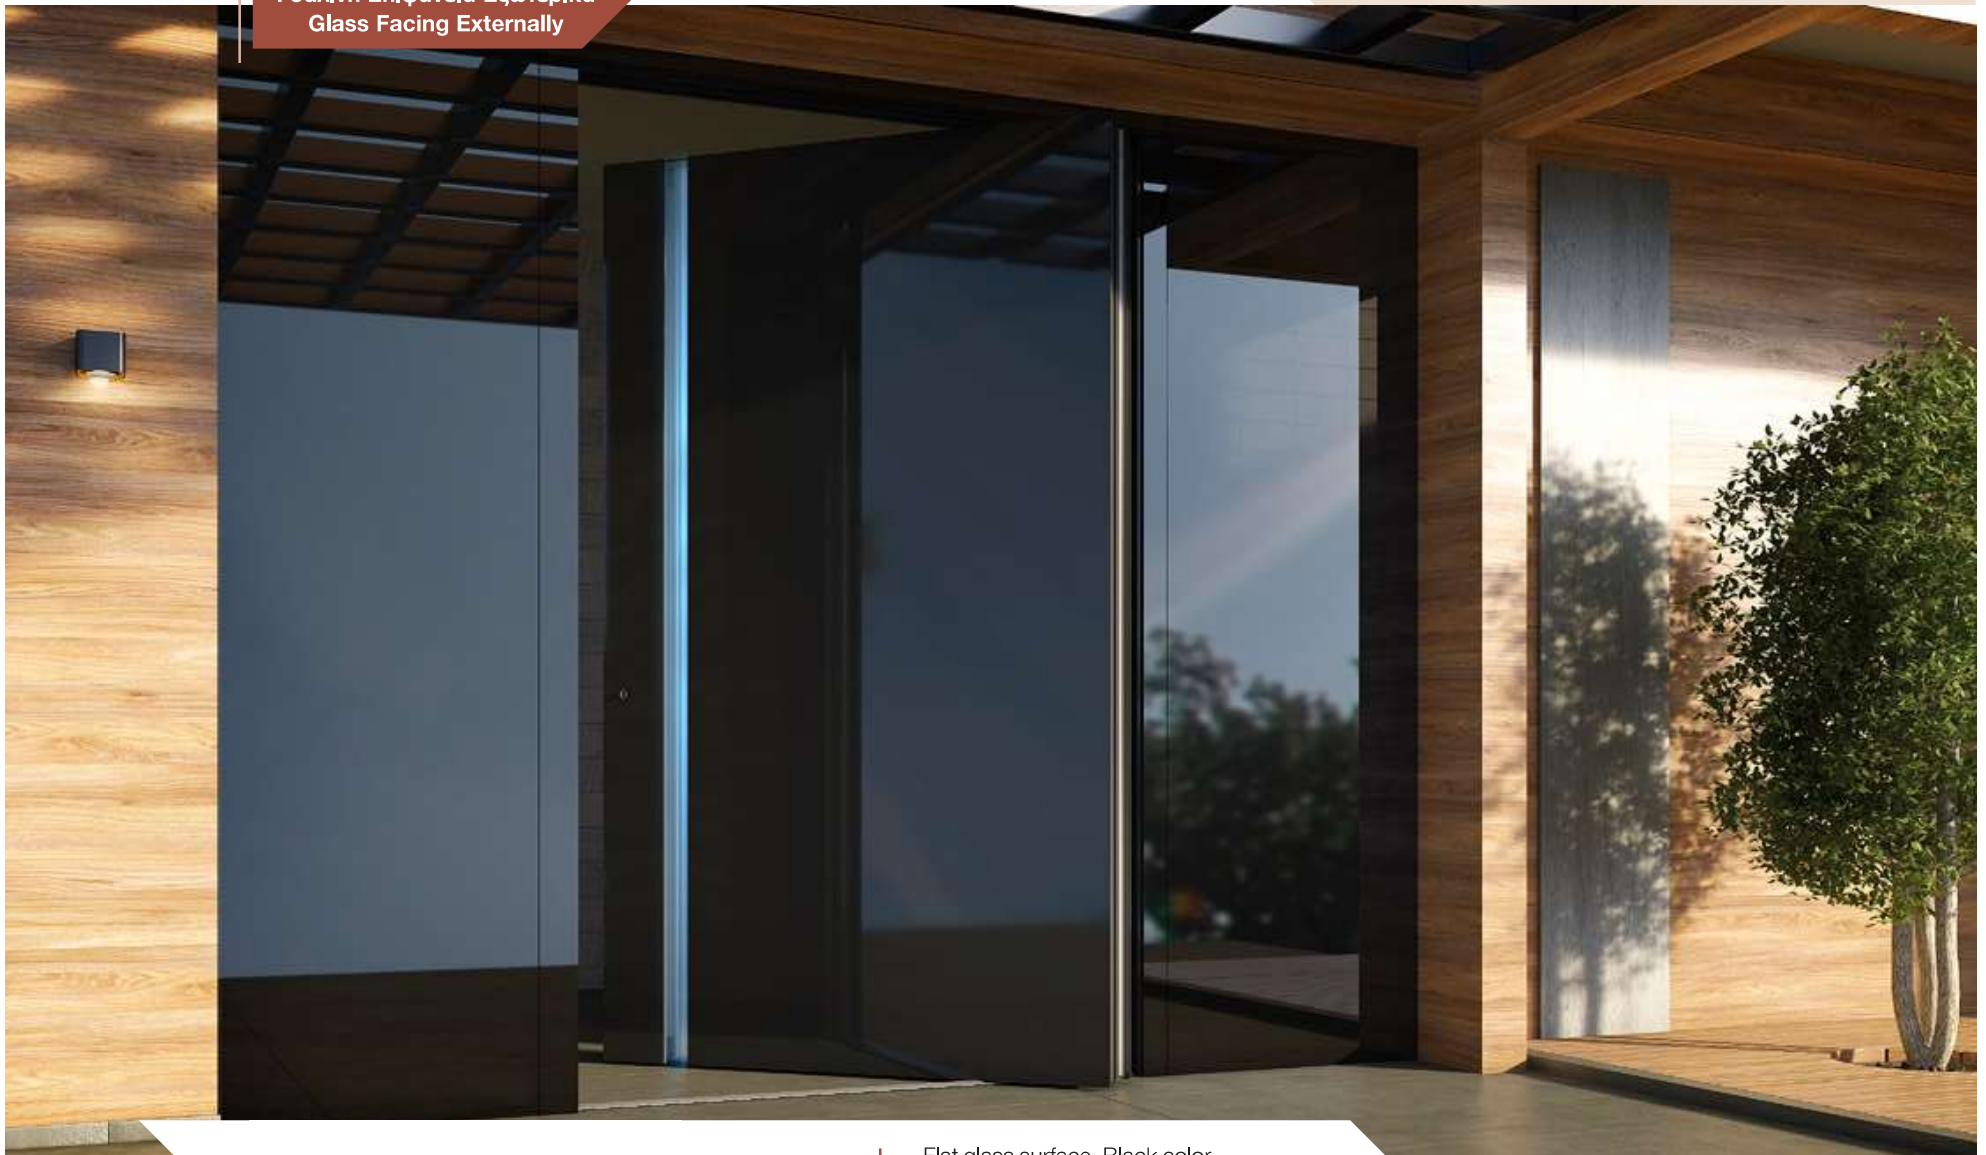

■ ΣΧΕΔΙΟ/DESIGN: 1020

Γυάλινη Επιφάνεια Εξωτερικά
Glass Facing Externally

Flat glass surface, Black color.
Two sidelights with glass. External handle "Crypto".
Internal design 1003.

Γυάλινη Επιφάνεια Εξωτερικά
Glass Facing Externally

Flat glass surface, Black color.
Two side panels with black glass.
External handle "Crypto". Internal design 1003.

■ ΣΧΕΔΙΟ/DESIGN: 1020

Γυάλινη Επιφάνεια Εξωτερικά
Glass Facing Externally

Flat glass surface White color. Sidelight with glass.
External handle "Crypto" with LED lighting.
Internal design 1003.