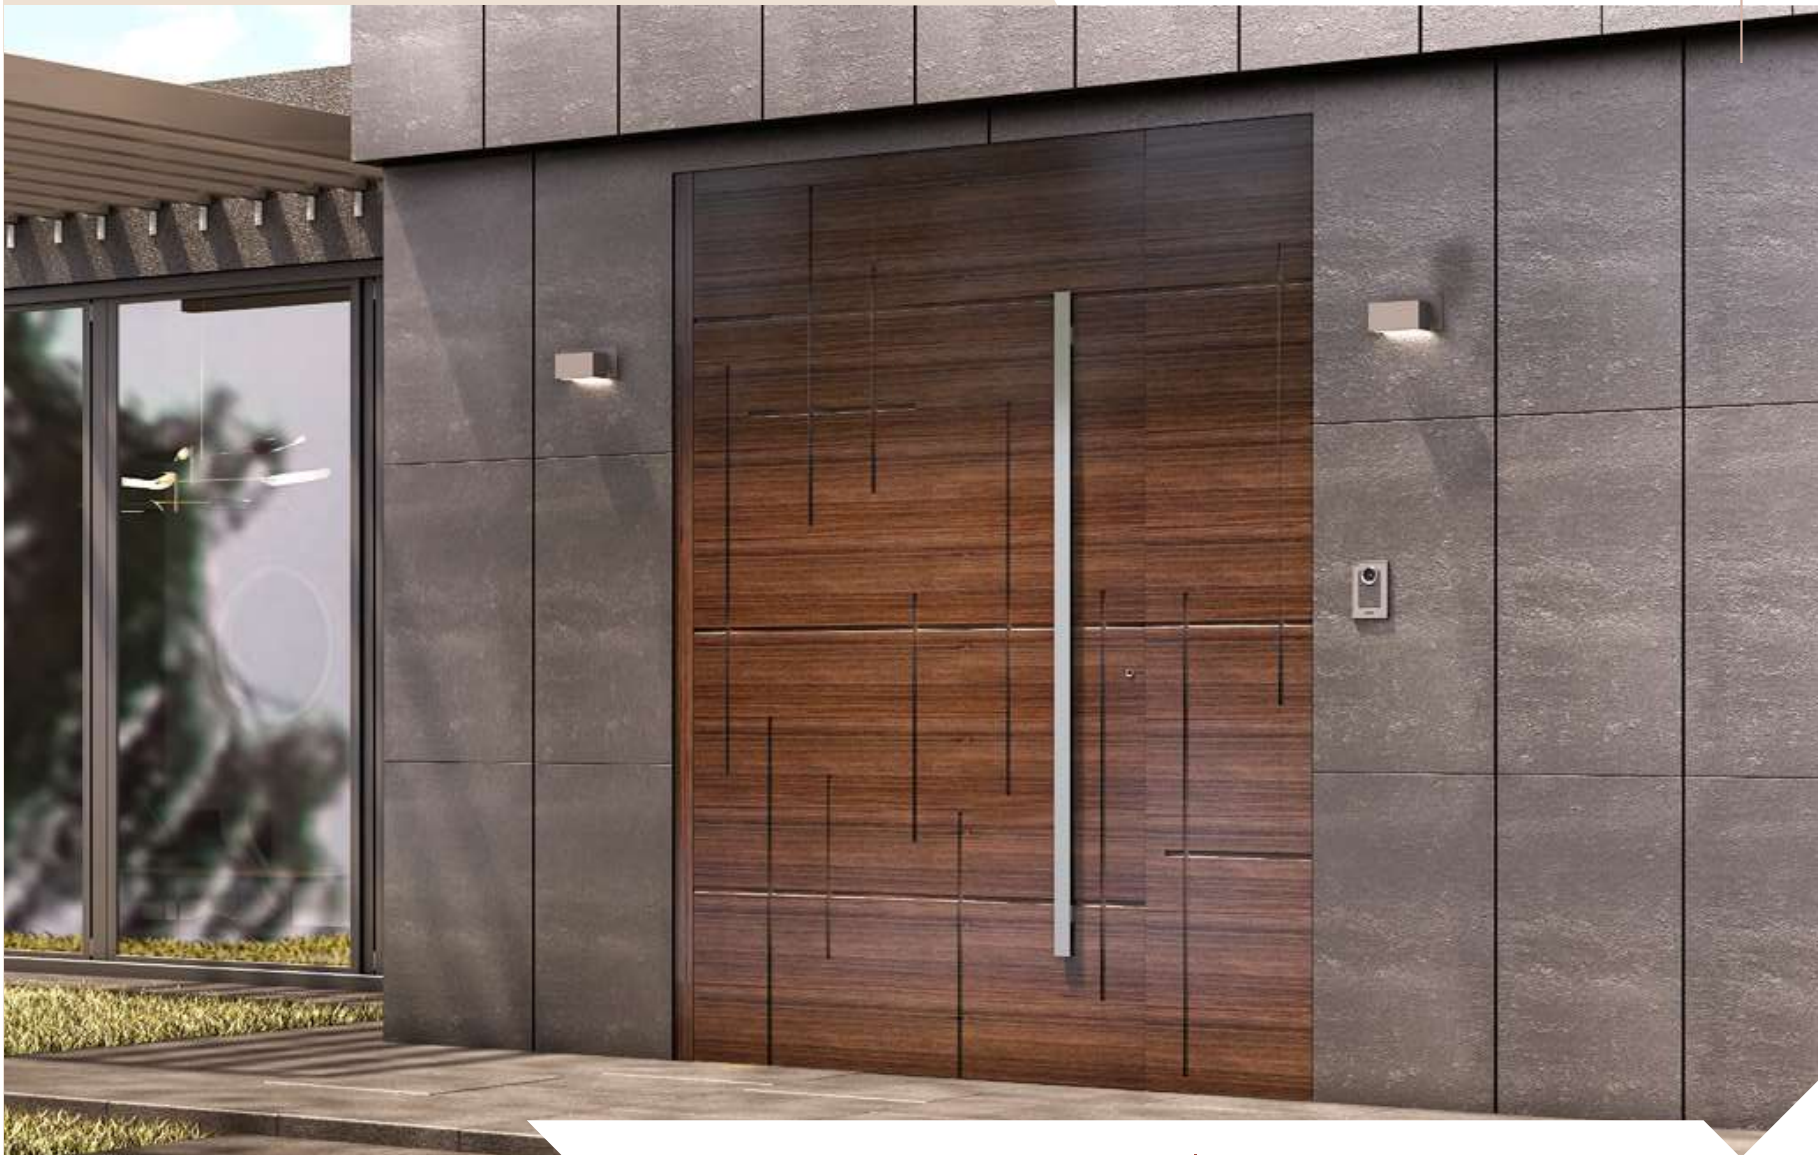

■ ΣΧΕΔΙΟ/DESIGN: 1019

Linear design with horizontal and vertical lines.
External handle "Blade", wood color.