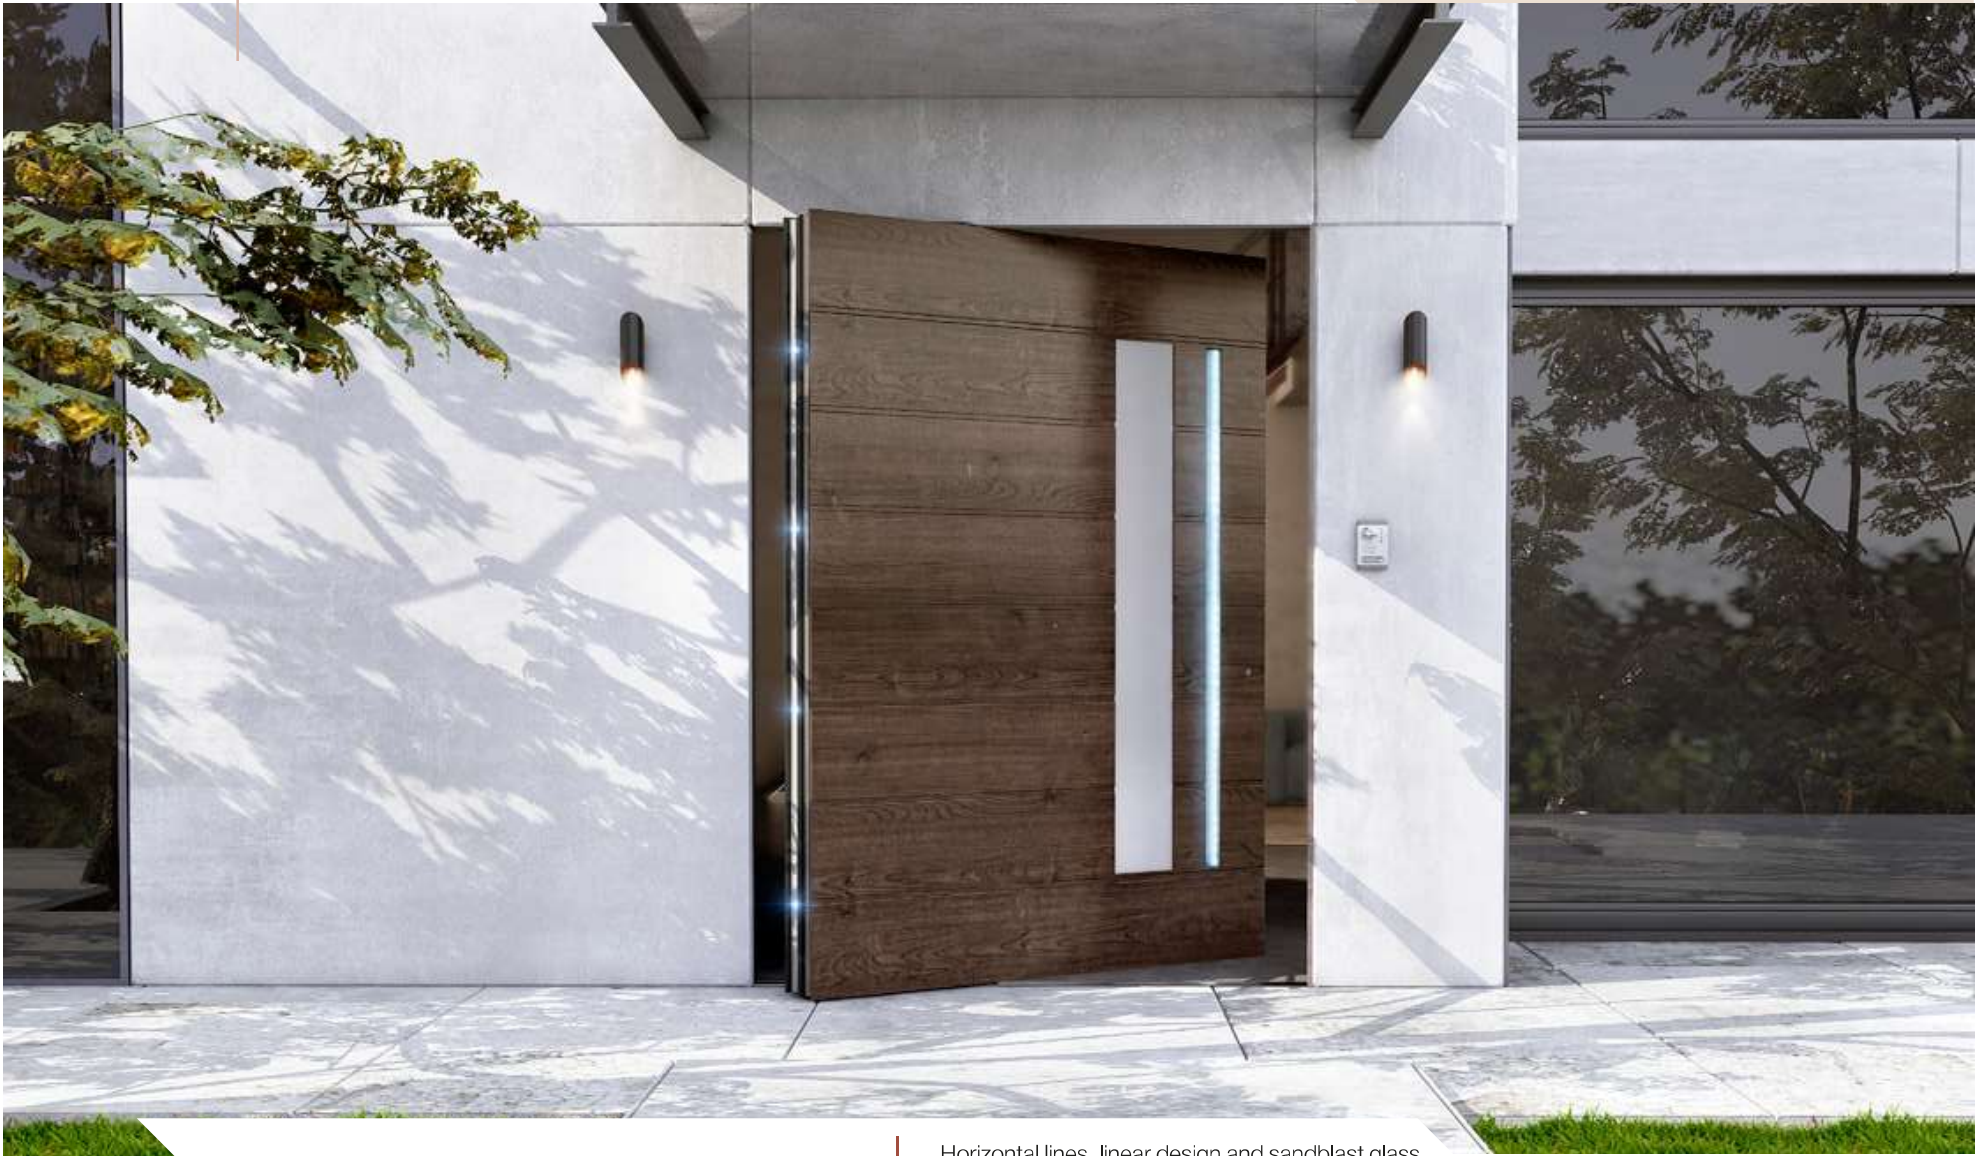

ΣΧΕΔΙΟ/DESIGN: 1007 ■

Horizontal lines, linear design and sandblast glass.
External handle "Crypto" with LED lighting.
Extra LED spots on the Sash profile.