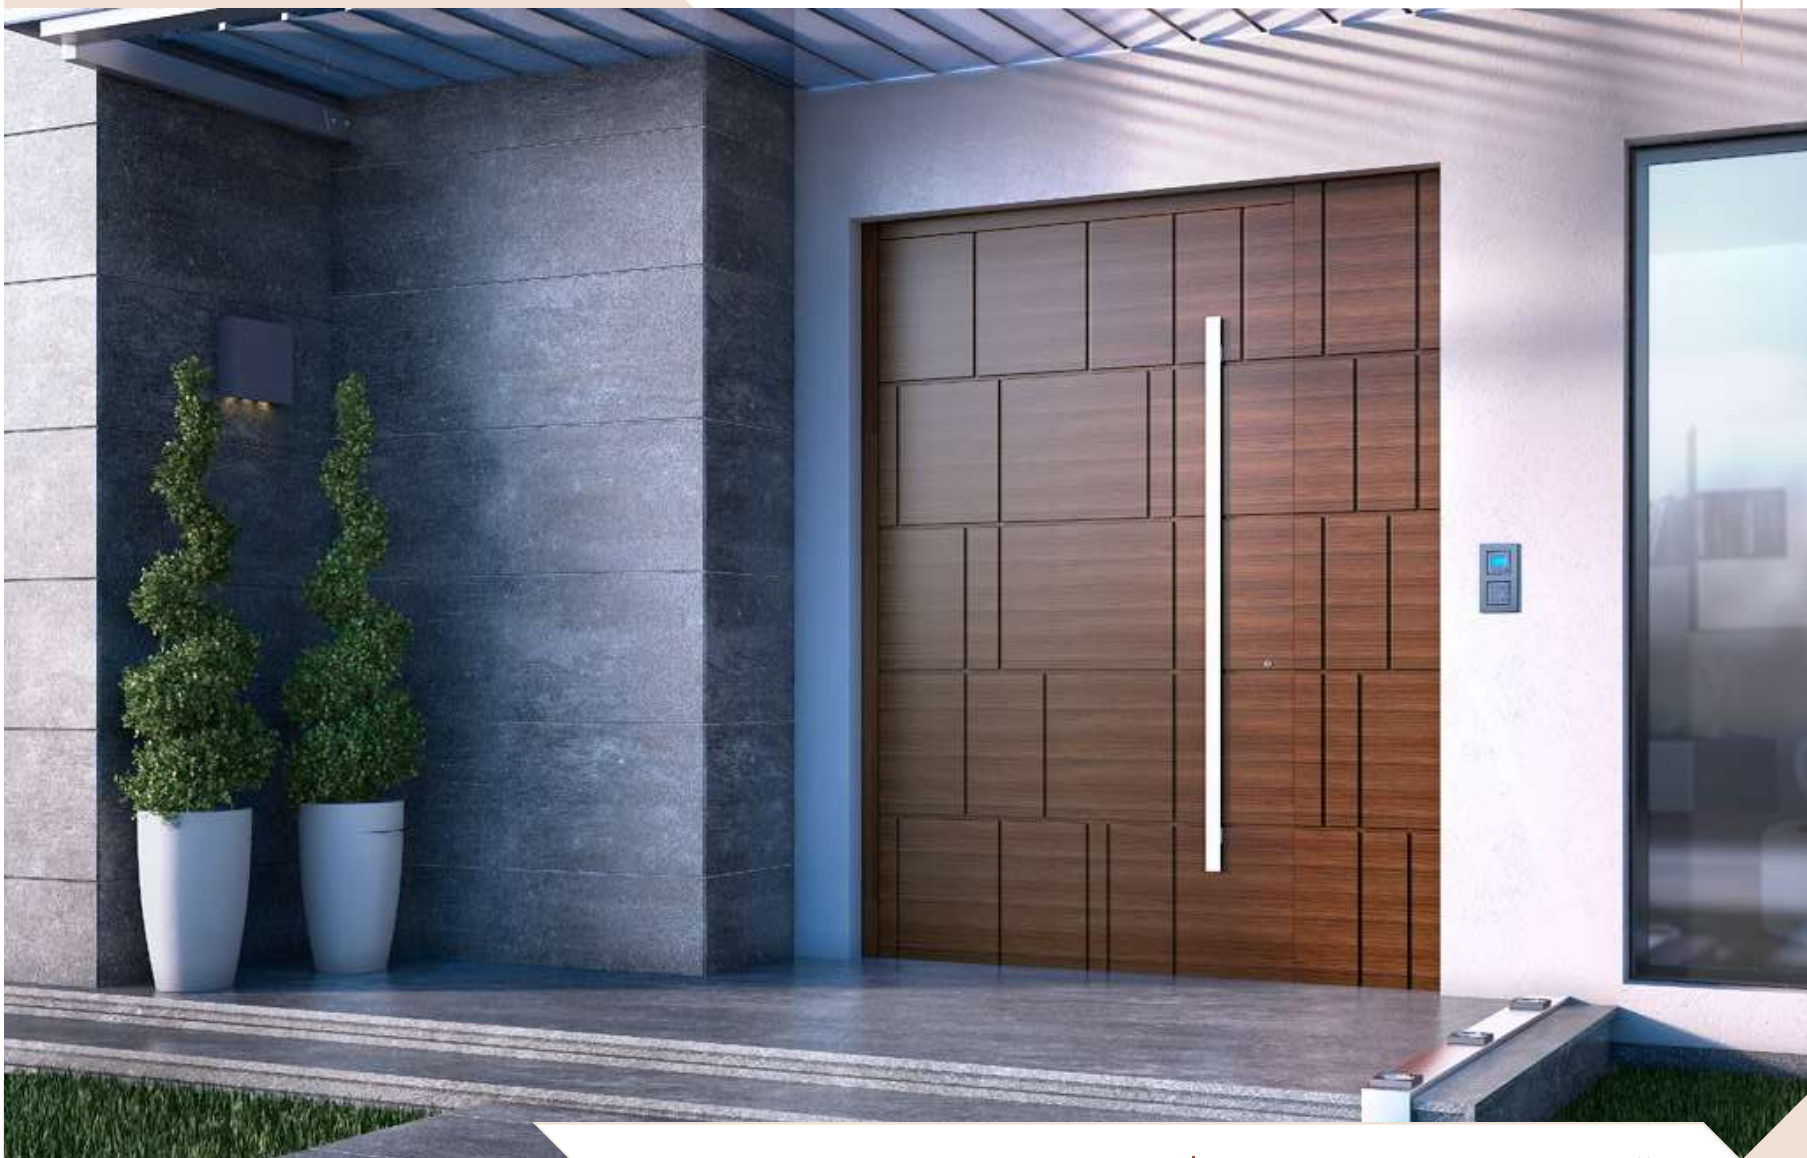

■ ΣΧΕΔΙΟ/DESIGN: 1018

Linear design with horizontal and vertical lines.
External handle "Blade", wood color.

ΣΧΕΔΙΟ/DESIGN: 1018 ■

Linear design with horizontal and vertical lines.
External handle "Blade", RAL color.